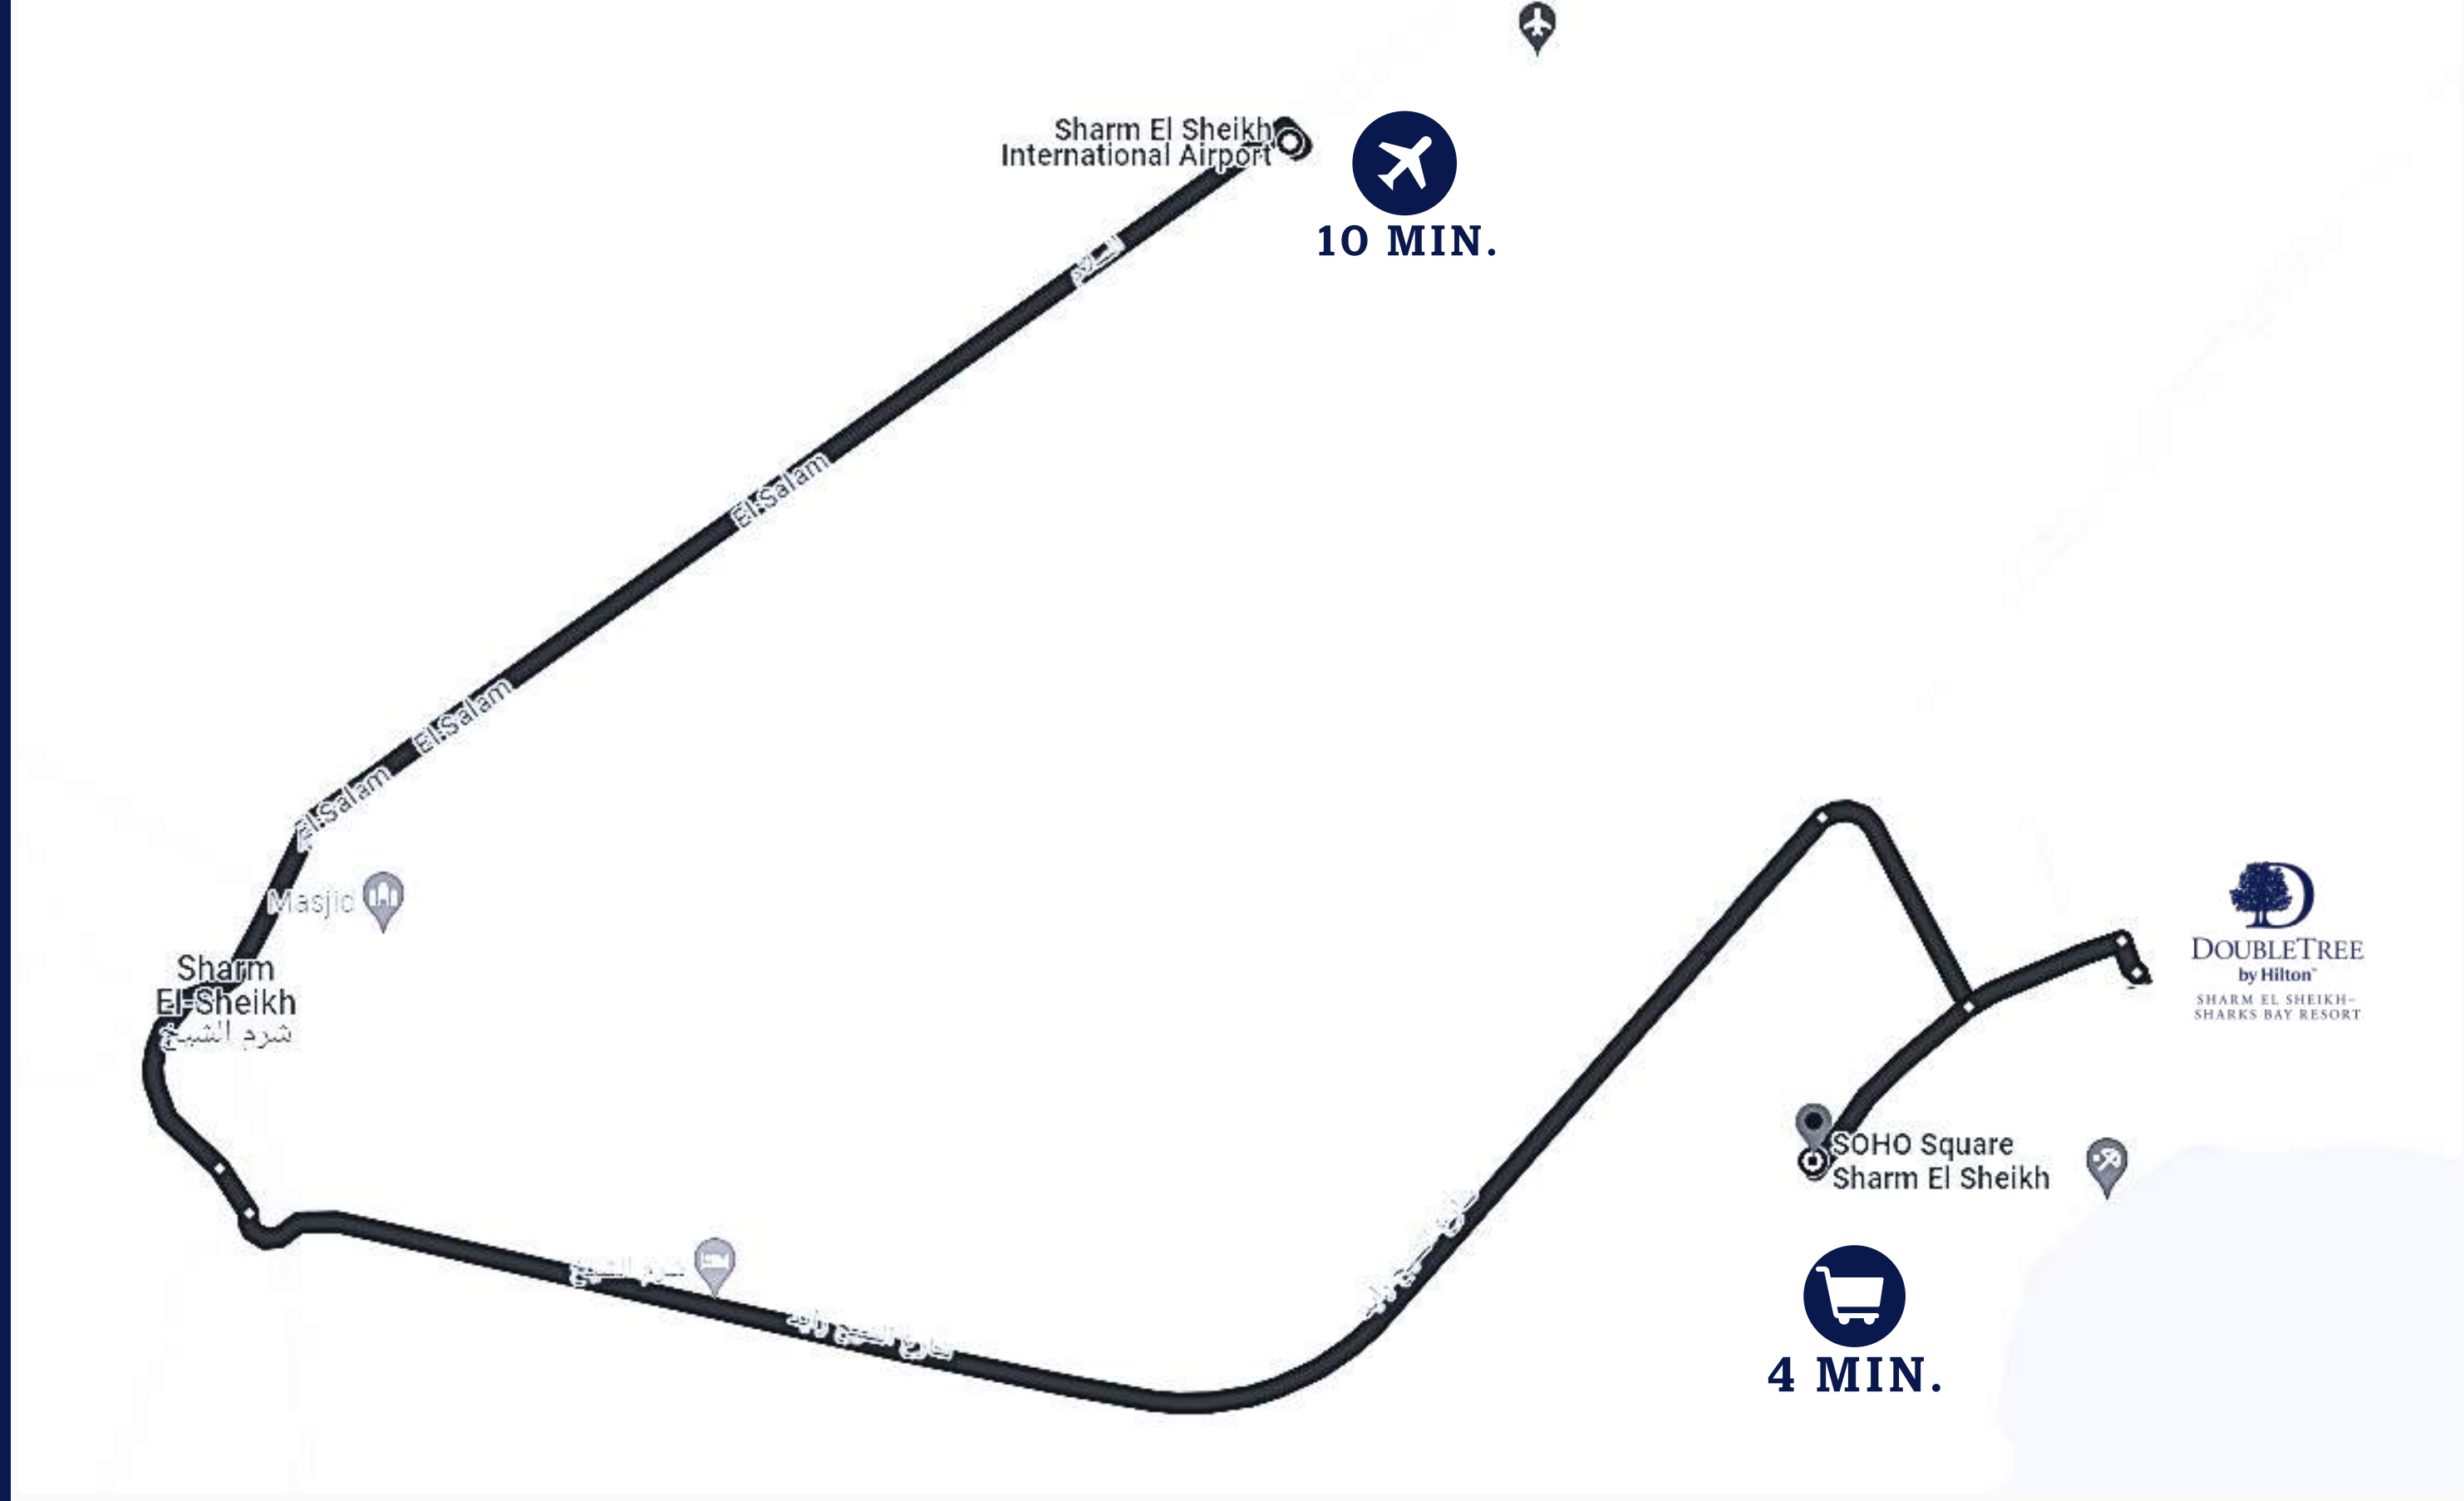

EL Mattam Restaurant

DOUBLETREE BY HILTON-SHARKS BAY

DINNING

A La Carte Restaurant

DOUBLETREE BY HILTON-SHARKS BAY

DINNING

DOUBLETREE BY HILTON-SHARKS BAY

LOCATION