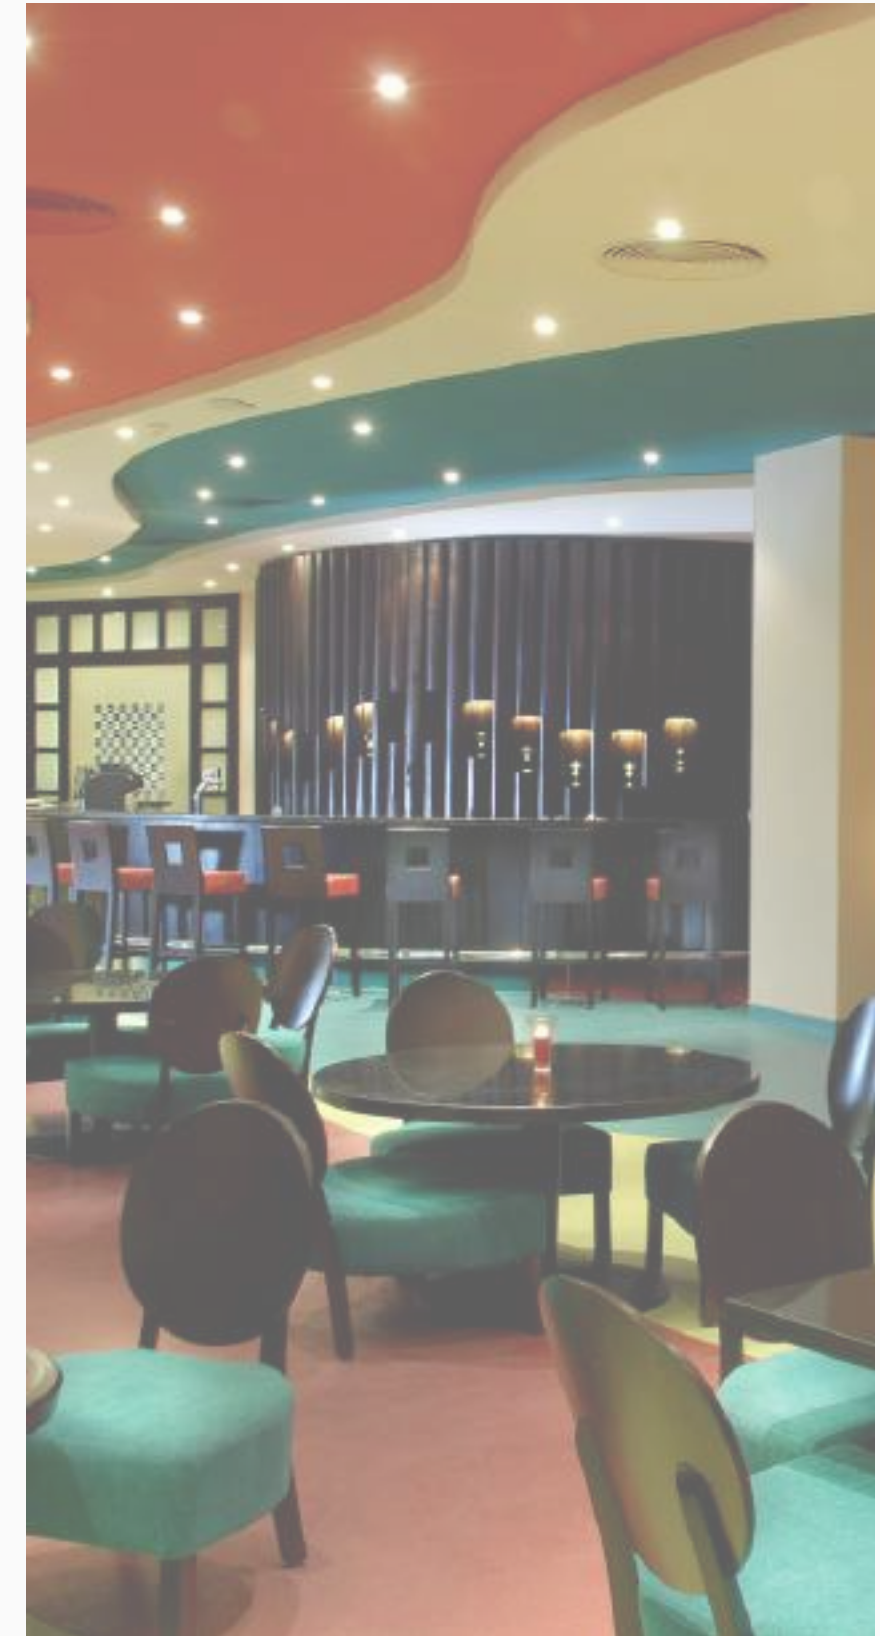

APPROACHABLE, FUN AND ENERGIZING. YET SOPHISTICATED FEEL WITH PASTEL ACCENTS.

Sun
glo

DOUBLETREE BY HILTON-SHARKS BAY

SUN GLOW POOL CAFE

DOUBLETREE
by Hilton[™]
SHARM EL SHEIKH-
SHARKS BAY RESORT

MOUNTAINSIDE KEY INFORMATION

DIAMOND SUITE

DOUBLETREE BY HILTON-SHARKS BAY

INFINITY POOL

DOUBLETREE BY HILTON-SHARKS BAY

WATER SLIDES

Q BAR Olympic Bar

DOUBLETREE BY HILTON-SHARKS BAY

DINNING